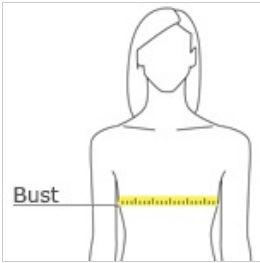

- 3.8-ounce, 100% polyester interlock body with PosiCharge technology
- 3.8-ounce, 100% polyester honeycomb texture insets with PosiCharge technology
- Gently contoured silhouette
- Tag-free label
- Set-in sleeves
- Reflective detail on right sleeve and lower back

### HOW TO MEASURE

#### BUST

With arms down at sides, measure around the upper body, under arms and around the fullest part of the bust.